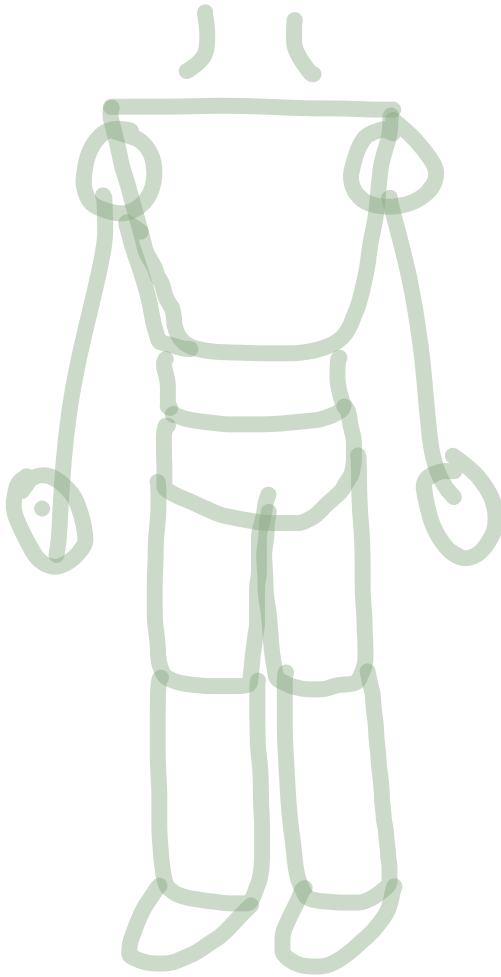

# My art style Break down

Male Head shape  
Base: Rectangle

Side view

$\frac{1}{3}$

Fem Head shape  
Base: Circle

Side view

$\frac{1}{3}$

any gender/kid  
Head shape  
Base: Square

Side view

$\frac{1}{3}$

# Body Bases

Male

Kid

Female

# Eyes

All

Different