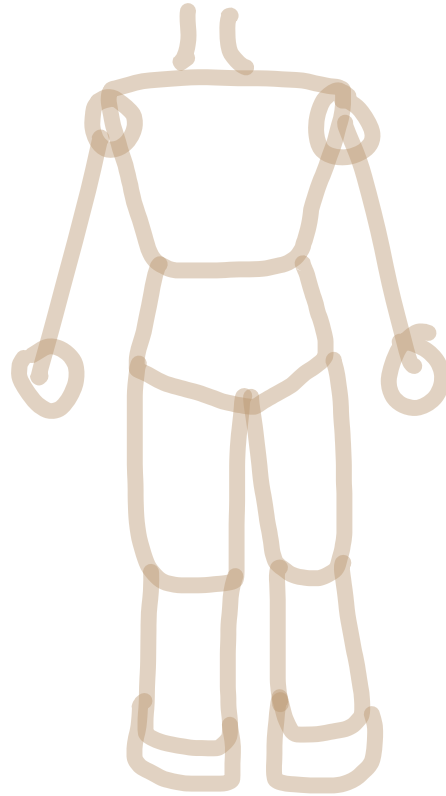

# My art style Break down

Male Head shape  
Base: Rectangle

Side view

$\frac{1}{3}$

Fem Head shape  
Base: Circle

Side view

$\frac{1}{3}$

any gender/kid  
Head shape  
Base: Square

Side view

$\frac{1}{3}$

# Body Bases

Male

Kid

Female

# Eyes

All

Different